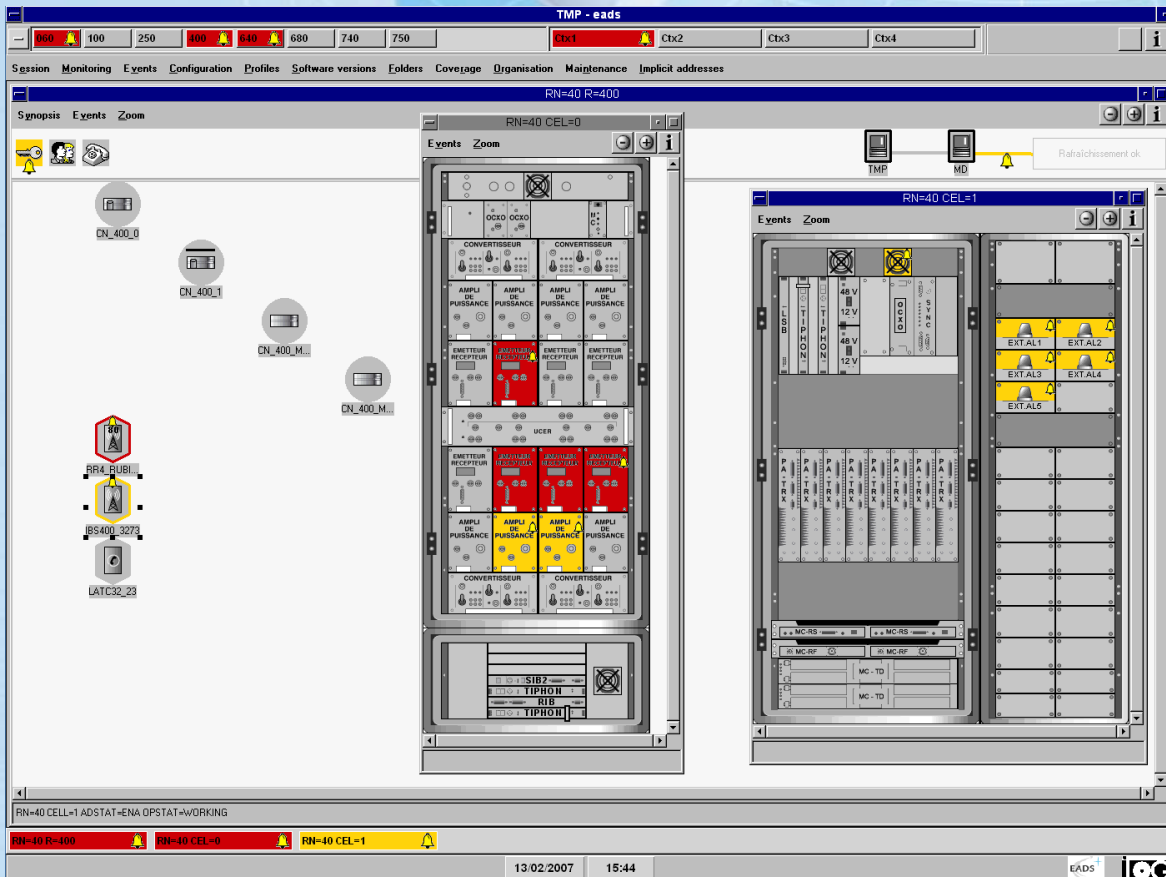

# M9641 IP TMP

## Windows IP Technical Management Position

User-friendly interface (graphic presentation, large screen, status synthesis on synopsis).

Dedicated technical management position for shared network operators.

## Features

- Dedicated to one or more regional networks (maximum : 8) : see clause « [Licences](#) » below.
- Network supervision and configuration :
  - Real time network supervision
  - Zoom functions (from regional network level to board levels)
  - Infrastructure configuration management
  - Software management
  - Fault management (alarms and incident folders)
- Tactical management :
  - Management of organisations
  - Management of group communication coverage
  - Management of implicit addresses
- Management of network resources